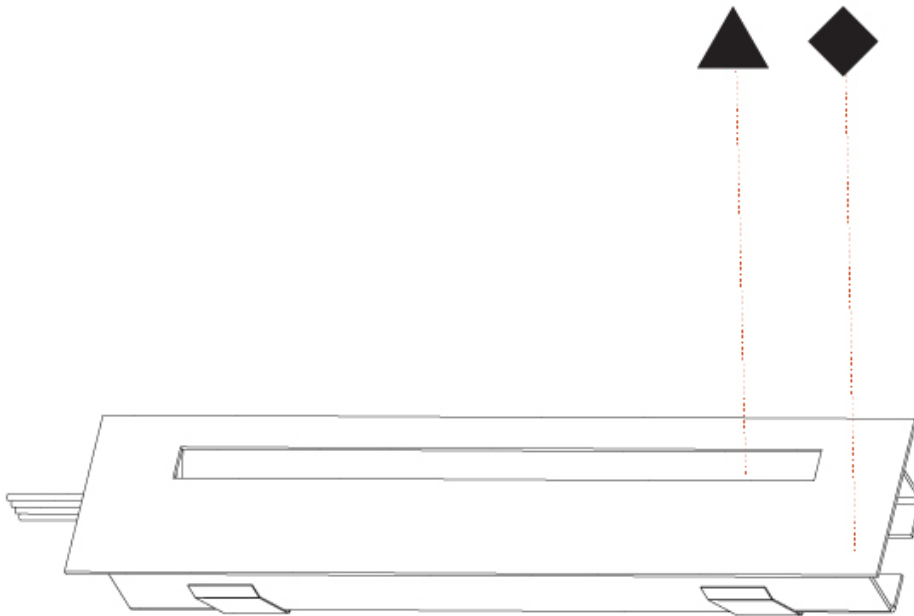

DELIGHT STRING STEP RECESSED

A35700-

PROJECT

TYPE

SPECIFIER

QUANTITY

DATE

A