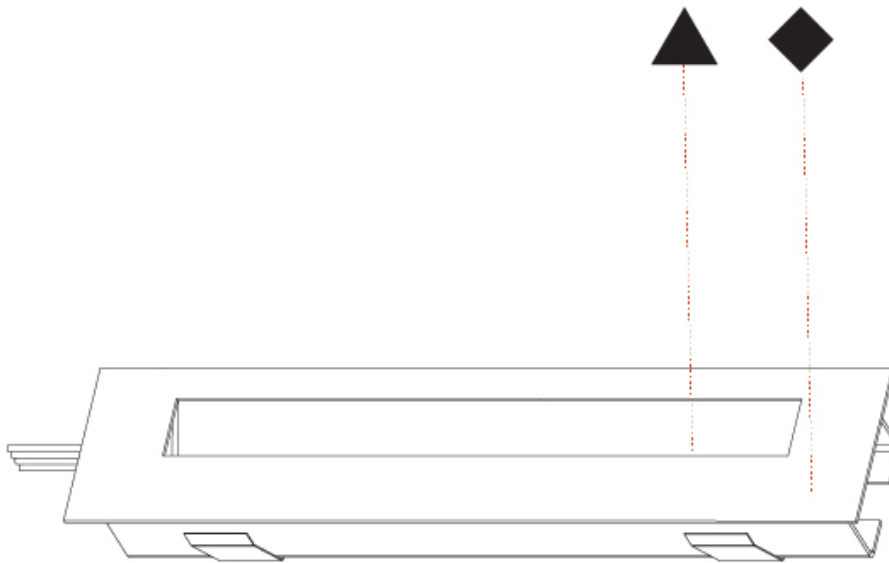

DELIGHT STRING STEP WIDE RECESSED

A35702-

PROJECT _____

TYPE _____

SPECIFIER _____

QUANTITY _____

DATE _____

A