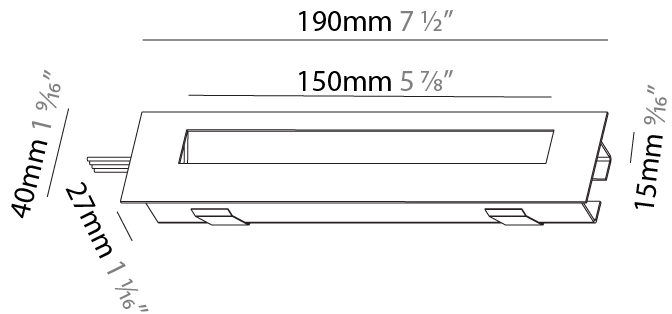

GENERAL

Series: Delight
Subseries: Delight String Step Wide
Brand: Prolicht
Division: Architectural
Mounting Type: Recessed
Mounting Location: Wall
Subcategory: Step Light

PHYSICAL

Shape: Rectangle
Length (mm): 190
Length (in): 7 1/2
Height (mm): 40
Depth (mm): 27
Height (in): 1 9/16
Depth (in): 1 1/16
Ceiling Thickness (mm): 10 / 12 / 15
Ceiling Thickness (in): 3/8 or 1/2 or 9/16
Min. Recessing Depth (mm): 30
Min. Recessing Depth (in): 1 3/16
Light Distribution: Asymmetric
Weight (kg): 0.208
Weight (lbs): .4576
Fixture Finish: SSR / BKV / CWI / CRY / HAB / UFT / ITA / RUA / FTG / MYG / LOD / PUS / FRO / FUP / KIA / POP / BLS / SPG / MEY / GOH / GUM / CHC / COM / ABZ / JAG / OBR / MOS / ROR
Fixture Material: Aluminum
Cut-out Measurements: 140mm / 5 1/2" x 34mm / 1 5/16"

ELECTRICAL

Lamp Type: LED (Zhaga Standard)
Input Wattage (W): 2.2
Total Output Wattage (W): 2
Dimming: 0-10V Dimming / Phase Dimming (120Vac Only)
Driver Included: No
Driver Location: Remote
Driver Type: Constant Voltage - 120 / 277Vac
Driver Class: Class 2
Input Voltage (V): 120 - 277
Output Voltage (V): 24

LED

Number of LEDs: 1
Color Temperature (°K): 3000 / 3500 / 5000
Max. Delivered Lumen (lm): 60
CRI: >80 CRI
Lamp Life (hrs): 50000

OPTICAL

RATINGS AND CERTIFICATIONS

Certified By: Certified for North American Standards
IP rating: IP20