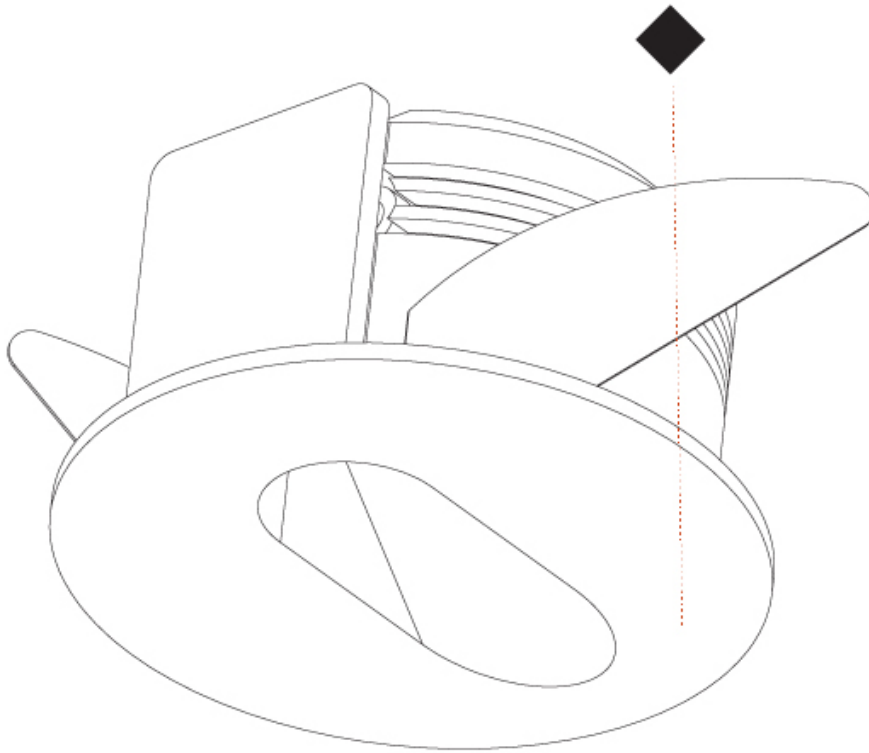

DELIGHT LOLLIPOP ROUND WIDE RECESSED

A35693-

PROJECT	_____
TYPE	_____
SPECIFIER	_____
QUANTITY	_____
DATE	_____