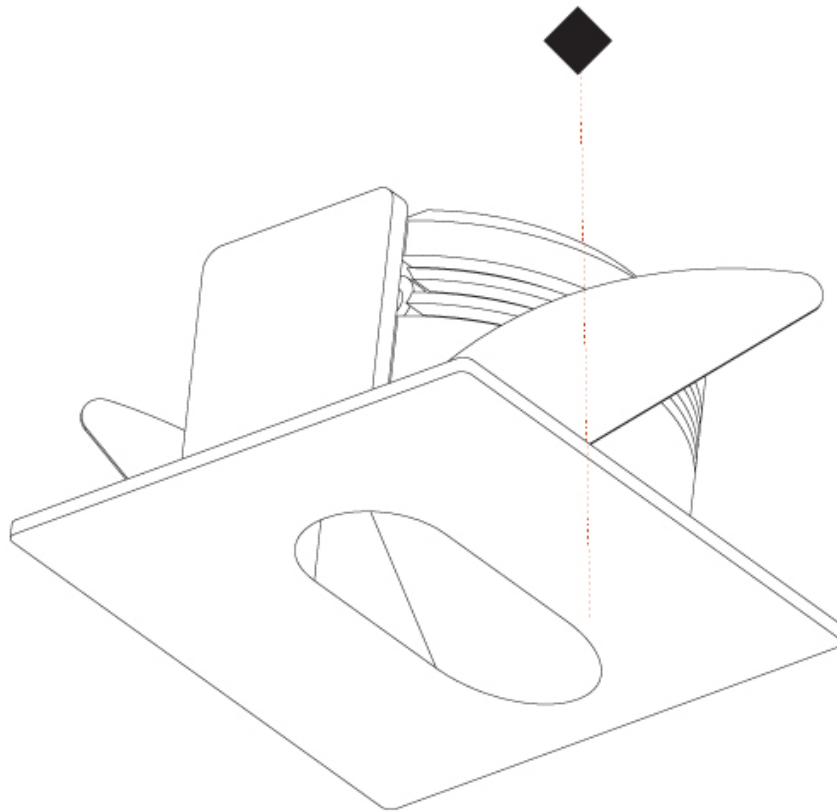

DELIGHT LOLLIPOP SQUARE WIDE RECESSED

A35695-

PROJECT

TYPE

SPECIFIER

QUANTITY

DATE

A