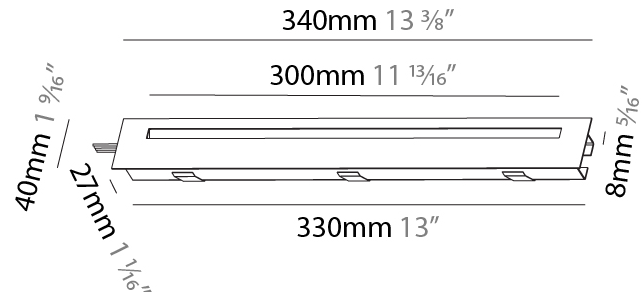

GENERAL

Series: Delight
Subseries: Delight String Step
Brand: Prolicht
Division: Architectural
Mounting Type: Recessed
Mounting Location: Wall
Subcategory: Step Light

PHYSICAL

Shape: Rectangle
Length (mm): 340
Length (in): 13 3/8
Height (mm): 40
Depth (mm): 27
Height (in): 1 9/16
Depth (in): 1 1/16
Ceiling Thickness (mm): 10 / 12 / 15
Ceiling Thickness (in): 3/8 or 1/2 or 9/16
Min. Recessing Depth (mm): 30
Min. Recessing Depth (in): 1 3/16
Light Distribution: Asymmetric
Weight (kg): 0.404
Weight (lbs): 0.89
Fixture Finish: SSR / BKV / CWI / CRY / HAB / UFT / ITA / RUA / FTG / MYG / LOD / PUS / FRO / FUP / KIA / POP / BLS / SPG / MEY / GOH / GUM / CHC / COM / ABZ / JAG / OBR / MOS / ROR
Fixture Material: Aluminum
Cut-out Measurements: 330mm / 13" x 34mm / 1 5/16"

ELECTRICAL

Lamp Type: LED (Zhaga Standard)
Input Wattage (W): 4
Total Output Wattage (W): 3.6
Dimming: 0-10V Dimming / Phase Dimming (120Vac Only)
Driver Included: No
Driver Location: Remote
Driver Type: Constant Voltage - 120 / 277Vac
Driver Class: Class 2
Input Voltage (V): 120 - 277
Output Voltage (V): 24

LED

Number of LEDs: 1
Color Temperature (°K): 3000 / 3500 / 5000
Max. Delivered Lumen (lm): 120
CRI: >80 CRI
Lamp Life (hrs): 50000

OPTICAL

RATINGS AND CERTIFICATIONS

Certified By: Certified for North American Standards
IP rating: IP20