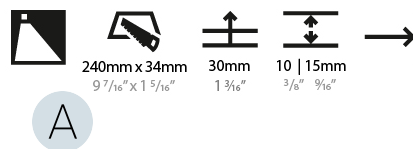

GENERAL

Series: Delight
Subseries: Delight String Wide
Brand: Prolicht
Division: Architectural
Mounting Type: Recessed
Mounting Location: Wall
Subcategory: Step Light

PHYSICAL

Shape: Rectangle
Length (mm): 250
Length (in): 9 ¹³/₁₆
Width (mm): 40
Width (in): 1 ⁹/₁₆
Height (mm): 250
Depth (mm): 26
Height (in): 9 ¹³/₁₆
Depth (in): 1
Ceiling Thickness (mm): 10 / 12 / 15
Ceiling Thickness (in): 3/8 or 1/2 or 9/16
Min. Recessing Depth (mm): 30
Min. Recessing Depth (in): 1 ³/₁₆
Light Distribution: Asymmetric
Weight (kg): .83
Weight (lbs): 1.8
Fixture Finish: SSR / BKV / CWI / CRY / HAB / UFT / ITA / RUA / FTG / MYG / LOD / PUS / FRO / FUP / KIA / POP / BLS / SPG / MEY / GOH / GUM / CHC / COM / ABZ / JAG / OBR / MOS / ROR
Fixture Material: Aluminum
Cut-out Measurements: 240mm / 9 7/16" x 34mm / 1 5/16"

ELECTRICAL

Lamp Type: LED (Zhaga Standard)
Input Wattage (W): 2.2
Total Output Wattage (W): 2
Dimming: 0-10V Dimming / Phase Dimming (120Vac Only)
Driver Included: No
Driver Location: Remote
Driver Type: Constant Current - 120 / 277Vac
Driver Class: Class 2
Input Voltage (V): 120 - 277
Constant Current (MA): 700

LED

Number of LEDs: 1
Color Temperature (°K): 2700 / 3000 / 3500 / 4000
Max. Delivered Lumen (lm): 60 / 60 / 68 / 70
CRI: >90 CRI
Lamp Life (hrs): 50000

OPTICAL

RATINGS AND CERTIFICATIONS

Certified By: Certified for North American Standards
IP rating: IP20

PROJECT
TYPE
SPECIFIER
QUANTITY
DATE