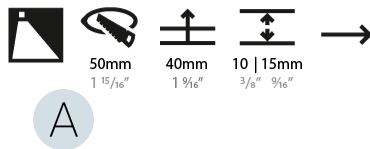

1. To build a product code in our configurator select the specify button on the base model # product page
2. To build a manual product code on this datasheet choose from the options listed below in blue font and add the suffix to the base model #

GENERAL

Series: Delight
Subseries: Delight Lollipop Round
Brand: Prolicht
Division: Architectural
Mounting Type: Recessed
Mounting Location: Wall
Subcategory: Step Light

PHYSICAL

Shape: Round
Diameter (mm): 55
Diameter (in): 2 3/16
Depth (mm): 35
Depth (in): 1 3/8
Ceiling Thickness (mm): 10 / 15
Min. Recessing Depth (mm): 40
Min. Recessing Depth (in): 1 9/16
Light Distribution: Asymmetric
Weight (kg): 0.11
Weight (lbs): 0.25
Fixture Finish: SSR / BKV / CWI / CRY / HAB / UFT / ITA / RUA / FTG / MYG / LOD / PUS / FRO / FUP / KIA / POP / BLS / SPG / MEY / GOH / GUM / CHC / COM / ABZ / JAG / OBR / MOS / ROR
Fixture Material: Aluminum
Cut-out Measurements: Ø50mm / 1 15/16"

ELECTRICAL

Lamp Type: LED (Zhaga Standard)
Input Wattage (W): 2.2
Total Output Wattage (W): 2
Dimming: 0-10V Dimming / Phase Dimming (120Vac Only)
Driver Included: No
Driver Location: Remote
Driver Type: Constant Current - 120 / 277Vac
Input Voltage (V): 120 - 277
Constant Current (MA): 700

LED

Number of LEDs: 1
Color Temperature (°K): 2700 / 3000 / 4000
Max. Delivered Lumen (lm): 80 / 80 / 90
CRI: >90 CRI
Lamp Life (hrs): 50000

OPTICAL

RATINGS AND CERTIFICATIONS

Certified By: Certified for North American Standards
IP rating: IP20