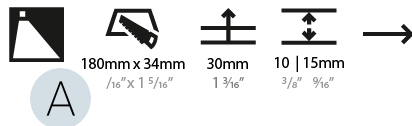

GENERAL

Series: Delight
Subseries: Delight String Step Wide
Brand: Prolicht
Division: Architectural
Mounting Type: Recessed
Mounting Location: Wall
Subcategory: Step Light

PHYSICAL

Shape: Rectangle
Length (mm): 190
Length (in): 7 1/2
Height (mm): 40
Depth (mm): 27
Height (in): 1 9/16
Depth (in): 1 1/16
Ceiling Thickness (mm): 10 / 12 / 15
Ceiling Thickness (in): 3/8 or 1/2 or 9/16
Min. Recessing Depth (mm): 30
Min. Recessing Depth (in): 1 3/16
Light Distribution: Asymmetric
Weight (kg): 0.208
Weight (lbs): .4576
Fixture Finish: SSR / BKV / CWI / CRY / HAB / UFT / ITA / RUA / FTG / MYG / LOD / PUS / FRO / FUP / KIA / POP / BLS / SPG / MEY / GOH / GUM / CHC / COM / ABZ / JAG / OBR / MOS / ROR
Fixture Material: Aluminum
Cut-out Measurements: 140mm / 5 1/2" x 34mm / 1 5/16"

ELECTRICAL

Lamp Type: LED (Zhaga Standard)
Input Wattage (W): 2.2
Total Output Wattage (W): 2
Dimming: 0-10V Dimming / Phase Dimming (120Vac Only)
Driver Included: No
Driver Location: Remote
Driver Type: Constant Voltage - 120 / 277Vac
Driver Class: Class 2
Input Voltage (V): 120 - 277
Output Voltage (V): 24

LED

Number of LEDs: 1
Color Temperature (°K): 3000 / 3500 / 5000
Max. Delivered Lumen (lm): 60
CRI: >80 CRI
Lamp Life (hrs): 50000

OPTICAL

RATINGS AND CERTIFICATIONS

Certified By: Certified for North American Standards
IP rating: IP20