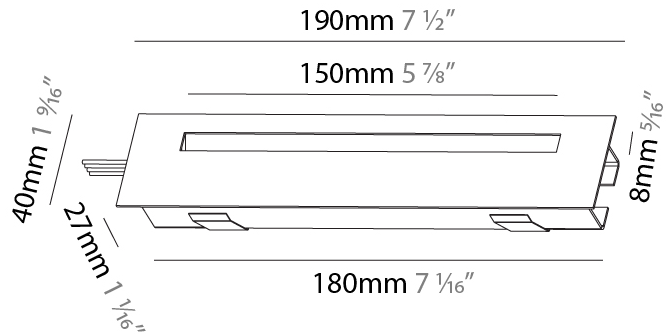

GENERAL

Series: Delight
Subseries: Delight String Step
Brand: Prolicht
Division: Architectural
Mounting Type: Recessed
Mounting Location: Wall
Subcategory: Step Light

PHYSICAL

Shape: Rectangle
Length (mm): 190
Length (in): 7 1/2
Height (mm): 40
Depth (mm): 27
Height (in): 1 9/16
Depth (in): 1 1/16
Ceiling Thickness (mm): 10 / 12 / 15
Ceiling Thickness (in): 3/8 or 1/2 or 9/16
Min. Recessing Depth (mm): 30
Min. Recessing Depth (in): 1 3/16
Light Distribution: Asymmetric
Weight (kg): 0.208
Weight (lbs): 0.4576
Fixture Finish: SSR / BKV / CWI / CRY / HAB / UFT / ITA / RUA / FTG / MYG / LOD / PUS / FRO / FUP / KIA / POP / BLS / SPG / MEY / GOH / GUM / CHC / COM / ABZ / JAG / OBR / MOS / ROR
Fixture Material: Aluminum
Cut-out Measurements: 140mm / 5 1/2" x 34mm / 1 5/16"

ELECTRICAL

Lamp Type: LED (Zhaga Standard)
Input Wattage (W): 2.2
Total Output Wattage (W): 2
Dimming: 0-10V Dimming / Phase Dimming (120Vac Only)
Driver Included: No
Driver Location: Remote
Driver Type: Constant Voltage - 120 / 277Vac
Driver Class: Class 2
Input Voltage (V): 120 - 277
Output Voltage (V): 24

LED

Number of LEDs: 1
Color Temperature (°K): 3000 / 3500 / 5000
Max. Delivered Lumen (lm): 60
CRI: >80 CRI
Lamp Life (hrs): 50000

OPTICAL

RATINGS AND CERTIFICATIONS

Certified By: Certified for North American Standards
IP rating: IP20

PROJECT
TYPE
SPECIFIER
QUANTITY
DATE