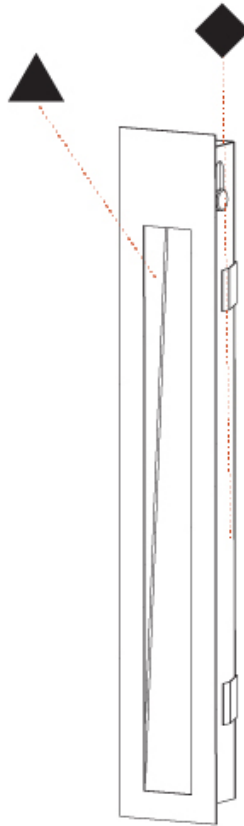

DELIGHT STRING WIDE RECESSED

A35699-

PROJECT

TYPE

SPECIFIER

QUANTITY

DATE

A