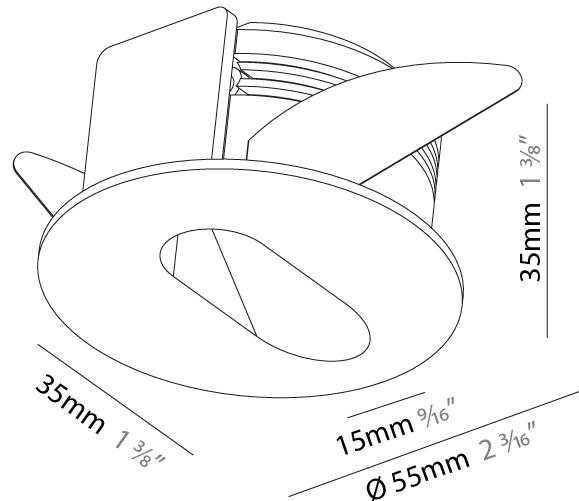

A35693- -

base number   Color   Finishes
Temperature   (Diamond)

1. To build a product code in our configurator select the specify button on the base model # product page
2. To build a manual product code on this datasheet choose from the options listed below in blue font and add the suffix to the base model #

GENERAL

Series: Delight
Subseries: Delight Lollipop Round Wide
Brand: Prolicht
Division: Architectural
Mounting Type: Recessed
Mounting Location: Wall
Subcategory: Step Light

PHYSICAL

Shape: Round
Diameter (mm): 55
Diameter (in): 2 3/16
Depth (mm): 35
Depth (in): 1 3/8
Min. Recessing Depth (mm): 40
Min. Recessing Depth (in): 1 9/16
Light Distribution: Asymmetric
Weight (kg): 0.11
Weight (lbs): 0.25

Fixture Finish: SSR / BKV / CWI / CRY / HAB / UFT / ITA / RUA / FTG / MYG / LOD / PUS / FRO / FUP / KIA / POP / BLS / SPG / MEY / GOH / GUM / CHC / COM / ABZ / JAG / OBR / MOS / ROR

Fixture Material: Aluminum

ELECTRICAL

Lamp Type: LED (Zhaga Standard)
Input Wattage (W): 2.2
Total Output Wattage (W): 2
Dimming: 0-10V Dimming / Phase Dimming (120Vac Only)
Driver Included: No
Driver Location: Remote
Driver Type: Constant Current - 120 / 277Vac
Input Voltage (V): 120 - 277
Constant Current (MA): 700

LED

Number of LEDs: 1
Color Temperature (°K): 2700 / 3000 / 4000
Max. Delivered Lumen (lm): 150 / 160 / 170
CRI: >90 CRI
Lamp Life (hrs): 50000

OPTICAL

RATINGS AND CERTIFICATIONS

Certified By: Certified for North American Standards
IP rating: IP20