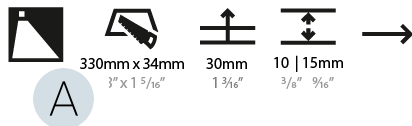

GENERAL

Series: Delight
Subseries: Delight String Step
Brand: Prolicht
Division: Architectural
Mounting Type: Recessed
Mounting Location: Wall
Subcategory: Step Light

PHYSICAL

Shape: Rectangle
Length (mm): 340
Length (in): 13 3/8
Height (mm): 40
Depth (mm): 27
Height (in): 1 9/16
Depth (in): 1 1/16
Ceiling Thickness (mm): 10 / 12 / 15
Ceiling Thickness (in): 3/8 or 1/2 or 9/16
Min. Recessing Depth (mm): 30
Min. Recessing Depth (in): 1 3/16
Light Distribution: Asymmetric
Weight (kg): 0.404
Weight (lbs): 0.89
Fixture Finish: SSR / BKV / CWI / CRY / HAB / UFT / ITA / RUA / FTG / MYG / LOD / PUS / FRO / FUP / KIA / POP / BLS / SPG / MEY / GOH / GUM / CHC / COM / ABZ / JAG / OBR / MOS / ROR
Fixture Material: Aluminum
Cut-out Measurements: 330mm / 13" x 34mm / 1 5/16"

ELECTRICAL

Lamp Type: LED (Zhaga Standard)
Input Wattage (W): 4
Total Output Wattage (W): 3.6
Dimming: 0-10V Dimming / Phase Dimming (120Vac Only)
Driver Included: No
Driver Location: Remote
Driver Type: Constant Voltage - 120 / 277Vac
Driver Class: Class 2
Input Voltage (V): 120 - 277
Output Voltage (V): 24

LED

Number of LEDs: 1
Color Temperature (°K): 3000 / 3500 / 5000
Max. Delivered Lumen (lm): 120
CRI: >80 CRI
Lamp Life (hrs): 50000

OPTICAL

RATINGS AND CERTIFICATIONS

Certified By: Certified for North American Standards
IP rating: IP20