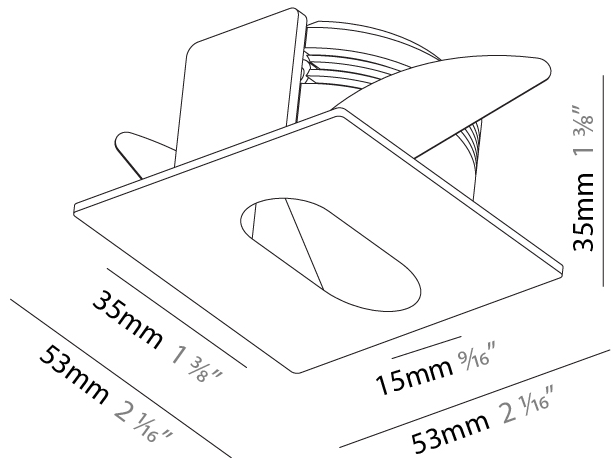

1. To build a product code in our configurator select the specify button on the base model # product page
2. To build a manual product code on this datasheet choose from the options listed below in blue font and add the suffix to the base model #

GENERAL

Series: Delight
Subseries: Delight Lollipop Square Wide
Brand: Prolicht
Division: Architectural
Mounting Type: Recessed
Mounting Location: Wall
Subcategory: Step Light

PHYSICAL

Shape: Square
Length (mm): 53
Length (in): 2 1/4
Height (mm): 53
Depth (mm): 35
Height (in): 2 1/4
Depth (in): 1 3/8
Min. Recessing Depth (mm): 40
Min. Recessing Depth (in): 1 9/16
Light Distribution: Asymmetric
Weight (kg): 0.11
Weight (lbs): 0.25
Fixture Finish: SSR / BKV / CWI / CRY / HAB / UFT / ITA / RUA / FTG / MYG / LOD / PUS / FRO / FUP / KIA / POP / BLS / SPG / MEY / GOH / GUM / CHC / COM / ABZ / JAG / OBR / MOS / ROR
Fixture Material: Aluminum

ELECTRICAL

Lamp Type: LED (Zhaga Standard)
Input Wattage (W): 2.2
Total Output Wattage (W): 2
Dimming: 0-10V Dimming / Phase Dimming (120Vac Only)
Driver Included: No
Driver Location: Remote
Driver Type: Constant Current - 120 / 277Vac
Input Voltage (V): 120 - 277
Constant Current (MA): 700

LED

Number of LEDs: 1
Color Temperature (°K): 2700 / 3000 / 4000
Max. Delivered Lumen (lm): 150 / 160 / 170
CRI: >90 CRI
Lamp Life (hrs): 50000

OPTICAL

RATINGS AND CERTIFICATIONS

Certified By: Certified for North American Standards
IP rating: IP20