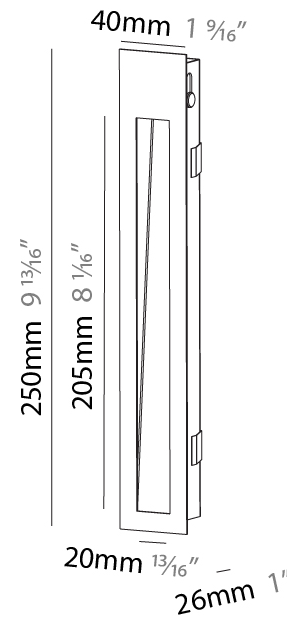

GENERAL

Series: Delight
Subseries: Delight String Wide
Brand: Prolicht
Division: Architectural
Mounting Type: Recessed
Mounting Location: Wall
Subcategory: Step Light

PHYSICAL

Shape: Rectangle
Length (mm): 250
Length (in): 9 ¹³/₁₆
Width (mm): 40
Width (in): 1 ⁹/₁₆
Height (mm): 250
Depth (mm): 26
Height (in): 9 ¹³/₁₆
Depth (in): 1
Ceiling Thickness (mm): 10 / 12 / 15
Ceiling Thickness (in): 3/8 or 1/2 or 9/16
Min. Recessing Depth (mm): 30
Min. Recessing Depth (in): 1 ³/₁₆
Light Distribution: Asymmetric
Weight (kg): .83
Weight (lbs): 1.8
Fixture Finish: SSR / BKV / CWI / CRY / HAB / UFT / ITA / RUA / FTG / MYG / LOD / PUS / FRO / FUP / KIA / POP / BLS / SPG / MEY / GOH / GUM / CHC / COM / ABZ / JAG / OBR / MOS / ROR
Fixture Material: Aluminum
Cut-out Measurements: 240mm / 9 7/16" x 34mm / 1 5/16"

ELECTRICAL

Lamp Type: LED (Zhaga Standard)
Input Wattage (W): 2.2
Total Output Wattage (W): 2
Dimming: 0-10V Dimming / Phase Dimming (120Vac Only)
Driver Included: No
Driver Location: Remote
Driver Type: Constant Current - 120 / 277Vac
Driver Class: Class 2
Input Voltage (V): 120 - 277
Constant Current (MA): 700

LED

Number of LEDs: 1
Color Temperature (°K): 2700 / 3000 / 3500 / 4000
Max. Delivered Lumen (lm): 60 / 60 / 68 / 70
CRI: >90 CRI
Lamp Life (hrs): 50000

OPTICAL

RATINGS AND CERTIFICATIONS

Certified By: Certified for North American Standards
IP rating: IP20

PROJECT
TYPE
SPECIFIER
QUANTITY
DATE