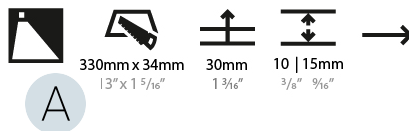

GENERAL

Series: Delight
Subseries: Delight String Step Wide
Brand: Prolicht
Division: Architectural
Mounting Type: Recessed
Mounting Location: Wall
Subcategory: Step Light

PHYSICAL

Shape: Rectangle
Length (mm): 340
Length (in): 13 ³/₈
Height (mm): 40
Depth (mm): 27
Height (in): 1 ⁵/₁₆
Depth (in): 1 ³/₁₆
Min. Recessing Depth (mm): 30
Min. Recessing Depth (in): 1 ³/₁₆
Light Distribution: Asymmetric
Weight (kg): 0.388
Weight (lbs): 0.854
Fixture Finish: SSR / BKV / CWI / CRY / HAB / UFT / ITA / RUA / FTG / MYG / LOD / PUS / FRO / FUP / KIA / POP / BLS / SPG / MEY / GOH / GUM / CHC / COM / ABZ / JAG / OBR / MOS / ROR
Fixture Material: Aluminum
Cut-out Measurements: 330mm / 13" x 34mm / 1 5/16"

ELECTRICAL

Lamp Type: LED (Zhaga Standard)
Input Wattage (W): 4
Total Output Wattage (W): 3.6
Dimming: 0-10V Dimming / Phase Dimming (120Vac Only)
Driver Included: No
Driver Location: Remote
Driver Type: Constant Voltage - 120 / 277Vac
Driver Class: Class 2
Input Voltage (V): 120 - 277
Output Voltage (V): 24

LED

Number of LEDs: 1
Color Temperature (°K): 3000 / 3500 / 5000
Max. Delivered Lumen (lm): 120
CRI: >80 CRI
Lamp Life (hrs): 50000

OPTICAL

RATINGS AND CERTIFICATIONS

Certified By: Certified for North American Standards
IP rating: IP20