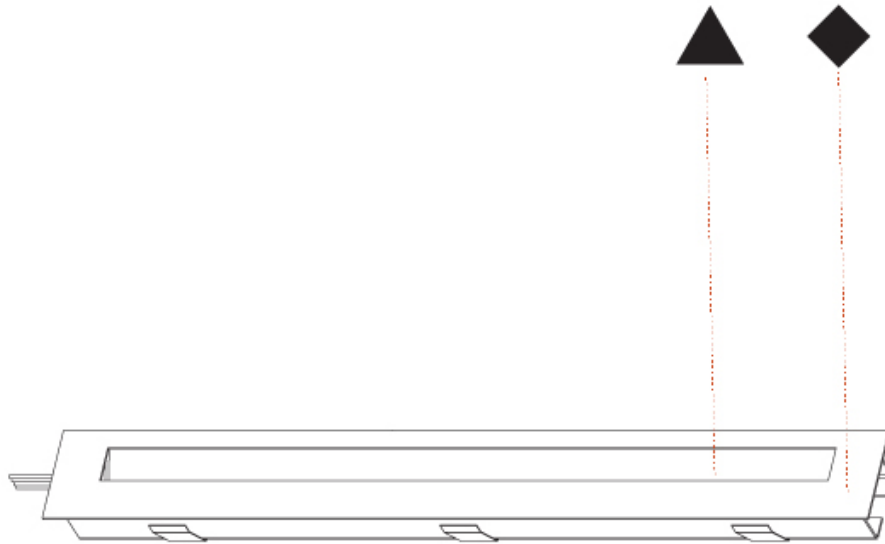

DELIGHT STRING STEP WIDE RECESSED

A35703-

PROJECT

TYPE

SPECIFIER

QUANTITY

DATE

DELIGHT COLOR FINISH CHART