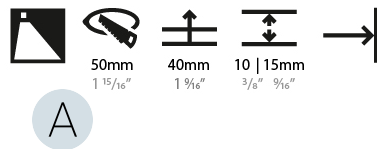

1. To build a product code in our configurator select the specify button on the base model # product page
2. To build a manual product code on this datasheet choose from the options listed below in blue font and add the suffix to the base model #

GENERAL

Series: Delight
Subseries: Delight Lollipop Square Wide
Brand: Prolicht
Division: Architectural
Mounting Type: Recessed
Mounting Location: Wall
Subcategory: Step Light

PHYSICAL

Shape: Square
Length (mm): 53
Length (in): 2 1/4
Height (mm): 53
Depth (mm): 35
Height (in): 2 1/4
Depth (in): 1 3/8
Min. Recessing Depth (mm): 40
Min. Recessing Depth (in): 1 9/16
Light Distribution: Asymmetric
Weight (kg): 0.11
Weight (lbs): 0.25
Fixture Finish: SSR / BKV / CWI / CRY / HAB / UFT / ITA / RUA / FTG / MYG / LOD / PUS / FRO / FUP / KIA / POP / BLS / SPG / MEY / GOH / GUM / CHC / COM / ABZ / JAG / OBR / MOS / ROR
Fixture Material: Aluminum

ELECTRICAL

Lamp Type: LED (Zhaga Standard)
Input Wattage (W): 2.2
Total Output Wattage (W): 2
Dimming: 0-10V Dimming / Phase Dimming (120Vac Only)
Driver Included: No
Driver Location: Remote
Driver Type: Constant Current - 120 / 277Vac
Input Voltage (V): 120 - 277
Constant Current (MA): 700

LED

Number of LEDs: 1
Color Temperature (°K): 2700 / 3000 / 4000
Max. Delivered Lumen (lm): 150 / 160 / 170
CRI: >90 CRI
Lamp Life (hrs): 50000

OPTICAL

RATINGS AND CERTIFICATIONS

Certified By: Certified for North American Standards
IP rating: IP20