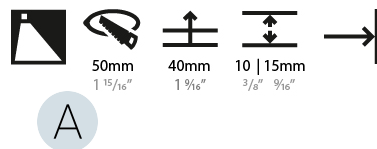

A35693- -

base number   Color   Finishes
Temperature   (Diamond)

1. To build a product code in our configurator select the specify button on the base model # product page
2. To build a manual product code on this datasheet choose from the options listed below in blue font and add the suffix to the base model #

GENERAL

Series: Delight
Subseries: Delight Lollipop Round Wide
Brand: Prolicht
Division: Architectural
Mounting Type: Recessed
Mounting Location: Wall
Subcategory: Step Light

PHYSICAL

Shape: Round
Diameter (mm): 55
Diameter (in): 2 3/16
Depth (mm): 35
Depth (in): 1 3/8
Min. Recessing Depth (mm): 40
Min. Recessing Depth (in): 1 9/16
Light Distribution: Asymmetric
Weight (kg): 0.11
Weight (lbs): 0.25

Fixture Finish: SSR / BKV / CWI / CRY / HAB / UFT / ITA / RUA / FTG / MYG / LOD / PUS / FRO / FUP / KIA / POP / BLS / SPG / MEY / GOH / GUM / CHC / COM / ABZ / JAG / OBR / MOS / ROR

Fixture Material: Aluminum

ELECTRICAL

Lamp Type: LED (Zhaga Standard)
Input Wattage (W): 2.2
Total Output Wattage (W): 2
Dimming: 0-10V Dimming / Phase Dimming (120Vac Only)
Driver Included: No
Driver Location: Remote
Driver Type: Constant Current - 120 / 277Vac
Input Voltage (V): 120 - 277
Constant Current (MA): 700

LED

Number of LEDs: 1
Color Temperature (°K): 2700 / 3000 / 4000
Max. Delivered Lumen (lm): 150 / 160 / 170
CRI: >90 CRI
Lamp Life (hrs): 50000

OPTICAL

RATINGS AND CERTIFICATIONS

Certified By: Certified for North American Standards
IP rating: IP20