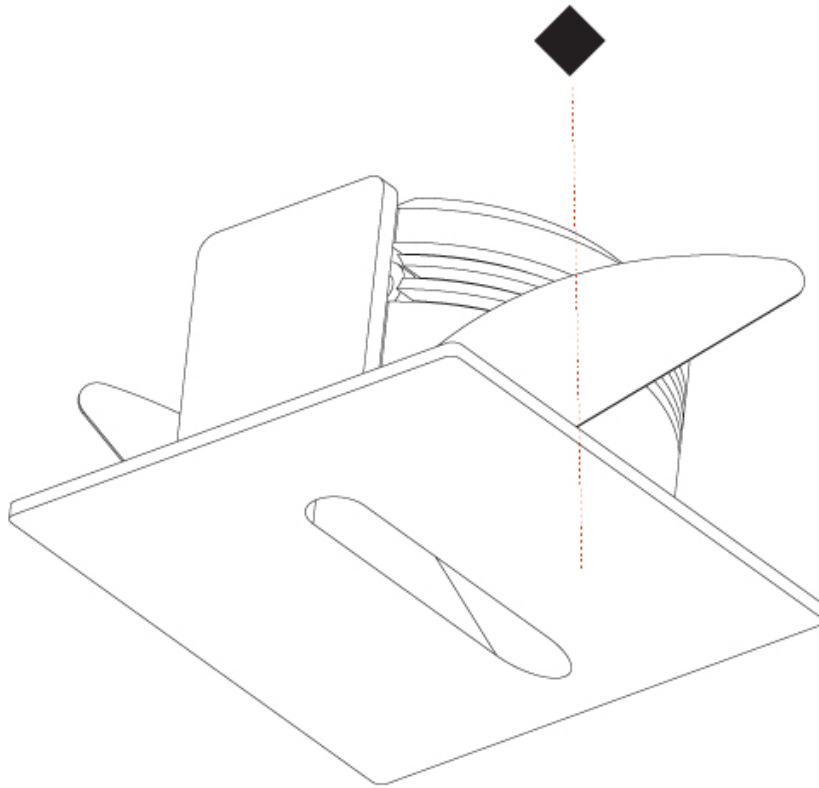

DELIGHT LOLLIPOP SQUARE RECESSED

A35694-

PROJECT	_____
TYPE	_____
SPECIFIER	_____
QUANTITY	_____
DATE	_____