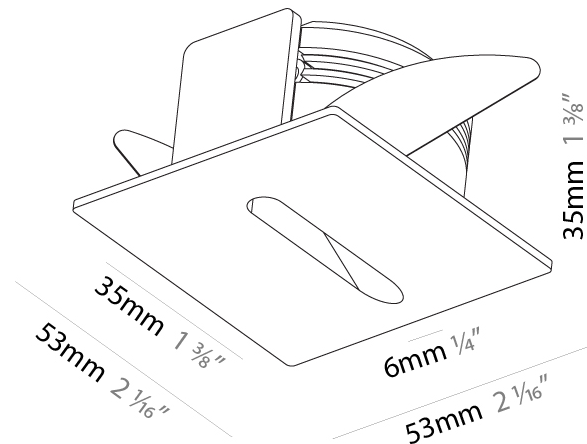

1. To build a product code in our configurator select the specify button on the base model # product page
2. To build a manual product code on this datasheet choose from the options listed below in blue font and add the suffix to the base model #

GENERAL

Series: Delight
Subseries: Delight Lollipop Square
Brand: Prolicht
Division: Architectural
Mounting Type: Recessed
Mounting Location: Wall
Subcategory: Step Light

PHYSICAL

Shape: Square
Length (mm): 53
Length (in): 2 1/16
Height (mm): 53
Depth (mm): 35
Height (in): 2 1/16
Depth (in): 1 3/8
Min. Recessing Depth (mm): 40
Min. Recessing Depth (in): 1 9/16
Light Distribution: Asymmetric
Weight (kg): 0.11
Weight (lbs): 0.25
Fixture Finish: SSR / BKV / CWI / CRY / HAB / UFT / ITA / RUA / FTG / MYG / LOD / PUS / FRO / FUP / KIA / POP / BLS / SPG / MEY / GOH / GUM / CHC / COM / ABZ / JAG / OBR / MOS / ROR
Fixture Material: Aluminum

ELECTRICAL

Lamp Type: LED (Zhaga Standard)
Input Wattage (W): 2.2
Total Output Wattage (W): 2
Dimming: 0-10V Dimming / Phase Dimming (120Vac Only)
Driver Included: No
Driver Location: Remote
Driver Type: Constant Current - 120 / 277Vac
Input Voltage (V): 120 - 277
Constant Current (MA): 700

LED

Number of LEDs: 1
Color Temperature (°K): 2700 / 3000 / 4000
Max. Delivered Lumen (lm): 80 / 80 / 90
Nominal Lumen (lm): 144
CRI: >90 CRI
Lamp Life (hrs): 50000

OPTICAL

RATINGS AND CERTIFICATIONS

Certified By: Certified for North American Standards
IP rating: IP20