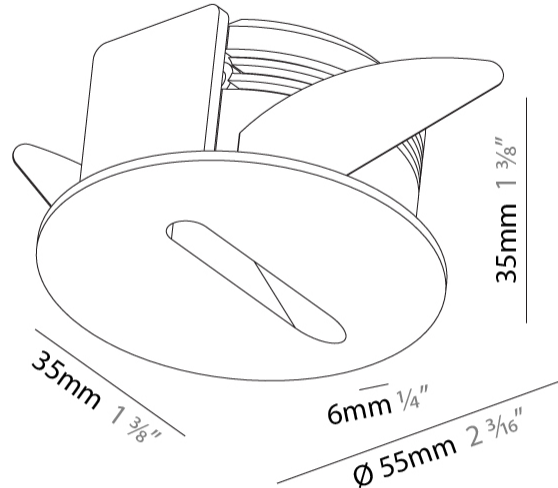

1. To build a product code in our configurator select the specify button on the base model # product page
2. To build a manual product code on this datasheet choose from the options listed below in blue font and add the suffix to the base model #

GENERAL

Series: Delight
Subseries: Delight Lollipop Round
Brand: Prolicht
Division: Architectural
Mounting Type: Recessed
Mounting Location: Wall
Subcategory: Step Light

PHYSICAL

Shape: Round
Diameter (mm): 55
Diameter (in): 2 3/16
Depth (mm): 35
Depth (in): 1 3/8
Ceiling Thickness (mm): 10 / 15
Min. Recessing Depth (mm): 40
Min. Recessing Depth (in): 1 9/16
Light Distribution: Asymmetric
Weight (kg): 0.11
Weight (lbs): 0.25
Fixture Finish: SSR / BKV / CWI / CRY / HAB / UFT / ITA / RUA / FTG / MYG / LOD / PUS / FRO / FUP / KIA / POP / BLS / SPG / MEY / GOH / GUM / CHC / COM / ABZ / JAG / OBR / MOS / ROR
Fixture Material: Aluminum
Cut-out Measurements: Ø50mm / 1 15/16"

ELECTRICAL

Lamp Type: LED (Zhaga Standard)
Input Wattage (W): 2.2
Total Output Wattage (W): 2
Dimming: 0-10V Dimming / Phase Dimming (120Vac Only)
Driver Included: No
Driver Location: Remote
Driver Type: Constant Current - 120 / 277Vac
Input Voltage (V): 120 - 277
Constant Current (MA): 700

LED

Number of LEDs: 1
Color Temperature (°K): 2700 / 3000 / 4000
Max. Delivered Lumen (lm): 80 / 80 / 90
CRI: >90 CRI
Lamp Life (hrs): 50000

OPTICAL

RATINGS AND CERTIFICATIONS

Certified By: Certified for North American Standards
IP rating: IP20