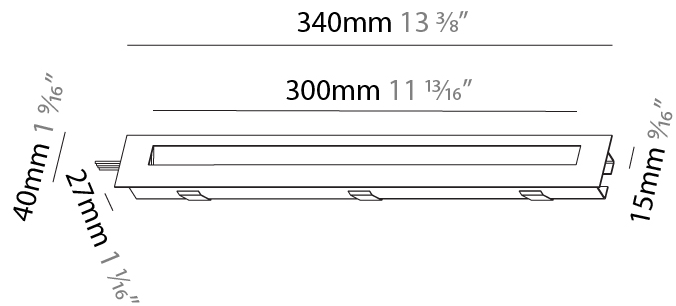

GENERAL

Series: Delight
Subseries: Delight String Step Wide
Brand: Prolicht
Division: Architectural
Mounting Type: Recessed
Mounting Location: Wall
Subcategory: Step Light

PHYSICAL

Shape: Rectangle
Length (mm): 340
Length (in): 13 ³/₈
Height (mm): 40
Depth (mm): 27
Height (in): 1 ⁵/₁₆
Depth (in): 1 ³/₁₆
Min. Recessing Depth (mm): 30
Min. Recessing Depth (in): 1 ³/₁₆
Light Distribution: Asymmetric
Weight (kg): 0.388
Weight (lbs): 0.854
Fixture Finish: SSR / BKV / CWI / CRY / HAB / UFT / ITA / RUA / FTG / MYG / LOD / PUS / FRO / FUP / KIA / POP / BLS / SPG / MEY / GOH / GUM / CHC / COM / ABZ / JAG / OBR / MOS / ROR
Fixture Material: Aluminum
Cut-out Measurements: 330mm / 13" x 34mm / 1 5/16"

ELECTRICAL

Lamp Type: LED (Zhaga Standard)
Input Wattage (W): 4
Total Output Wattage (W): 3.6
Dimming: 0-10V Dimming / Phase Dimming (120Vac Only)
Driver Included: No
Driver Location: Remote
Driver Type: Constant Voltage - 120 / 277Vac
Driver Class: Class 2
Input Voltage (V): 120 - 277
Output Voltage (V): 24

LED

Number of LEDs: 1
Color Temperature (°K): 3000 / 3500 / 5000
Max. Delivered Lumen (lm): 120
CRI: >80 CRI
Lamp Life (hrs): 50000

OPTICAL

RATINGS AND CERTIFICATIONS

Certified By: Certified for North American Standards
IP rating: IP20