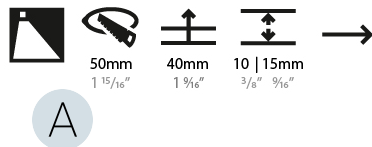

1. To build a product code in our configurator select the specify button on the base model # product page
2. To build a manual product code on this datasheet choose from the options listed below in blue font and add the suffix to the base model #

GENERAL

Series: Delight
Subseries: Delight Lollipop Square
Brand: Prolicht
Division: Architectural
Mounting Type: Recessed
Mounting Location: Wall
Subcategory: Step Light

PHYSICAL

Shape: Square
Length (mm): 53
Length (in): 2 1/16
Height (mm): 53
Depth (mm): 35
Height (in): 2 1/16
Depth (in): 1 3/8
Min. Recessing Depth (mm): 40
Min. Recessing Depth (in): 1 9/16
Light Distribution: Asymmetric
Weight (kg): 0.11
Weight (lbs): 0.25
Fixture Finish: SSR / BKV / CWI / CRY / HAB / UFT / ITA / RUA / FTG / MYG / LOD / PUS / FRO / FUP / KIA / POP / BLS / SPG / MEY / GOH / GUM / CHC / COM / ABZ / JAG / OBR / MOS / ROR
Fixture Material: Aluminum

ELECTRICAL

Lamp Type: LED (Zhaga Standard)
Input Wattage (W): 2.2
Total Output Wattage (W): 2
Dimming: 0-10V Dimming / Phase Dimming (120Vac Only)
Driver Included: No
Driver Location: Remote
Driver Type: Constant Current - 120 / 277Vac
Input Voltage (V): 120 - 277
Constant Current (MA): 700

LED

Number of LEDs: 1
Color Temperature (°K): 2700 / 3000 / 4000
Max. Delivered Lumen (lm): 80 / 80 / 90
Nominal Lumen (lm): 144
CRI: >90 CRI
Lamp Life (hrs): 50000

OPTICAL

RATINGS AND CERTIFICATIONS

Certified By: Certified for North American Standards
IP rating: IP20