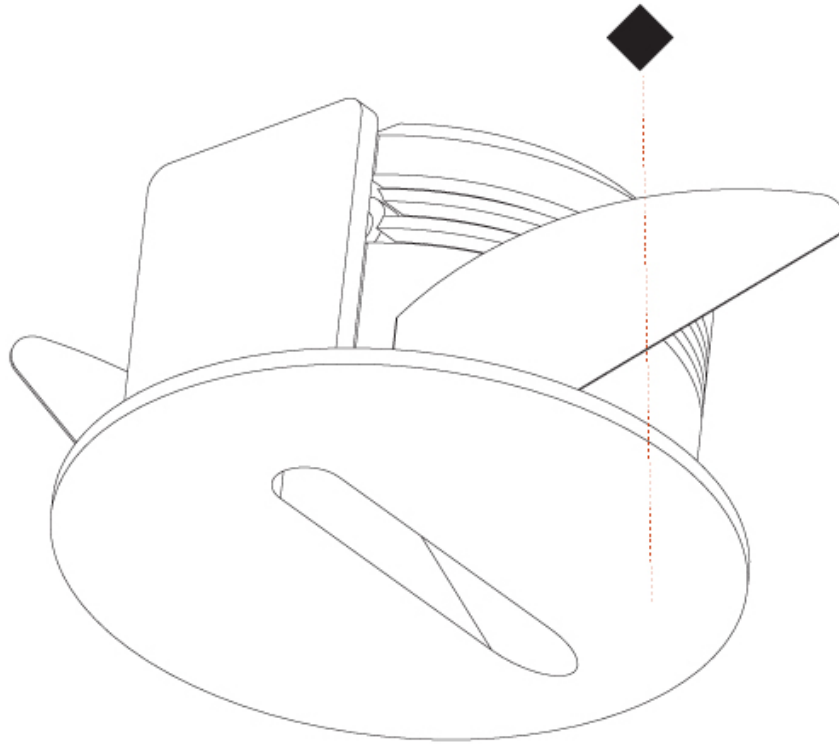

DELIGHT LOLLIPOP ROUND RECESSED

A35692-

PROJECT

TYPE

SPECIFIER

QUANTITY

DATE