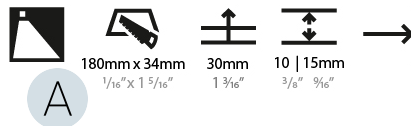

GENERAL

Series: Delight
Subseries: Delight String Step
Brand: Prolicht
Division: Architectural
Mounting Type: Recessed
Mounting Location: Wall
Subcategory: Step Light

PHYSICAL

Shape: Rectangle
Length (mm): 190
Length (in): 7 1/2
Height (mm): 40
Depth (mm): 27
Height (in): 1 9/16
Depth (in): 1 1/16
Ceiling Thickness (mm): 10 / 12 / 15
Ceiling Thickness (in): 3/8 or 1/2 or 9/16
Min. Recessing Depth (mm): 30
Min. Recessing Depth (in): 1 3/16
Light Distribution: Asymmetric
Weight (kg): 0.208
Weight (lbs): 0.4576
Fixture Finish: SSR / BKV / CWI / CRY / HAB / UFT / ITA / RUA / FTG / MYG / LOD / PUS / FRO / FUP / KIA / POP / BLS / SPG / MEY / GOH / GUM / CHC / COM / ABZ / JAG / OBR / MOS / ROR
Fixture Material: Aluminum
Cut-out Measurements: 140mm / 5 1/2" x 34mm / 1 5/16"

ELECTRICAL

Lamp Type: LED (Zhaga Standard)
Input Wattage (W): 2.2
Total Output Wattage (W): 2
Dimming: 0-10V Dimming / Phase Dimming (120Vac Only)
Driver Included: No
Driver Location: Remote
Driver Type: Constant Voltage - 120 / 277Vac
Driver Class: Class 2
Input Voltage (V): 120 - 277
Output Voltage (V): 24

LED

Number of LEDs: 1
Color Temperature (°K): 3000 / 3500 / 5000
Max. Delivered Lumen (lm): 60
CRI: >80 CRI
Lamp Life (hrs): 50000

OPTICAL

RATINGS AND CERTIFICATIONS

Certified By: Certified for North American Standards
IP rating: IP20

PROJECT
TYPE
SPECIFIER
QUANTITY
DATE